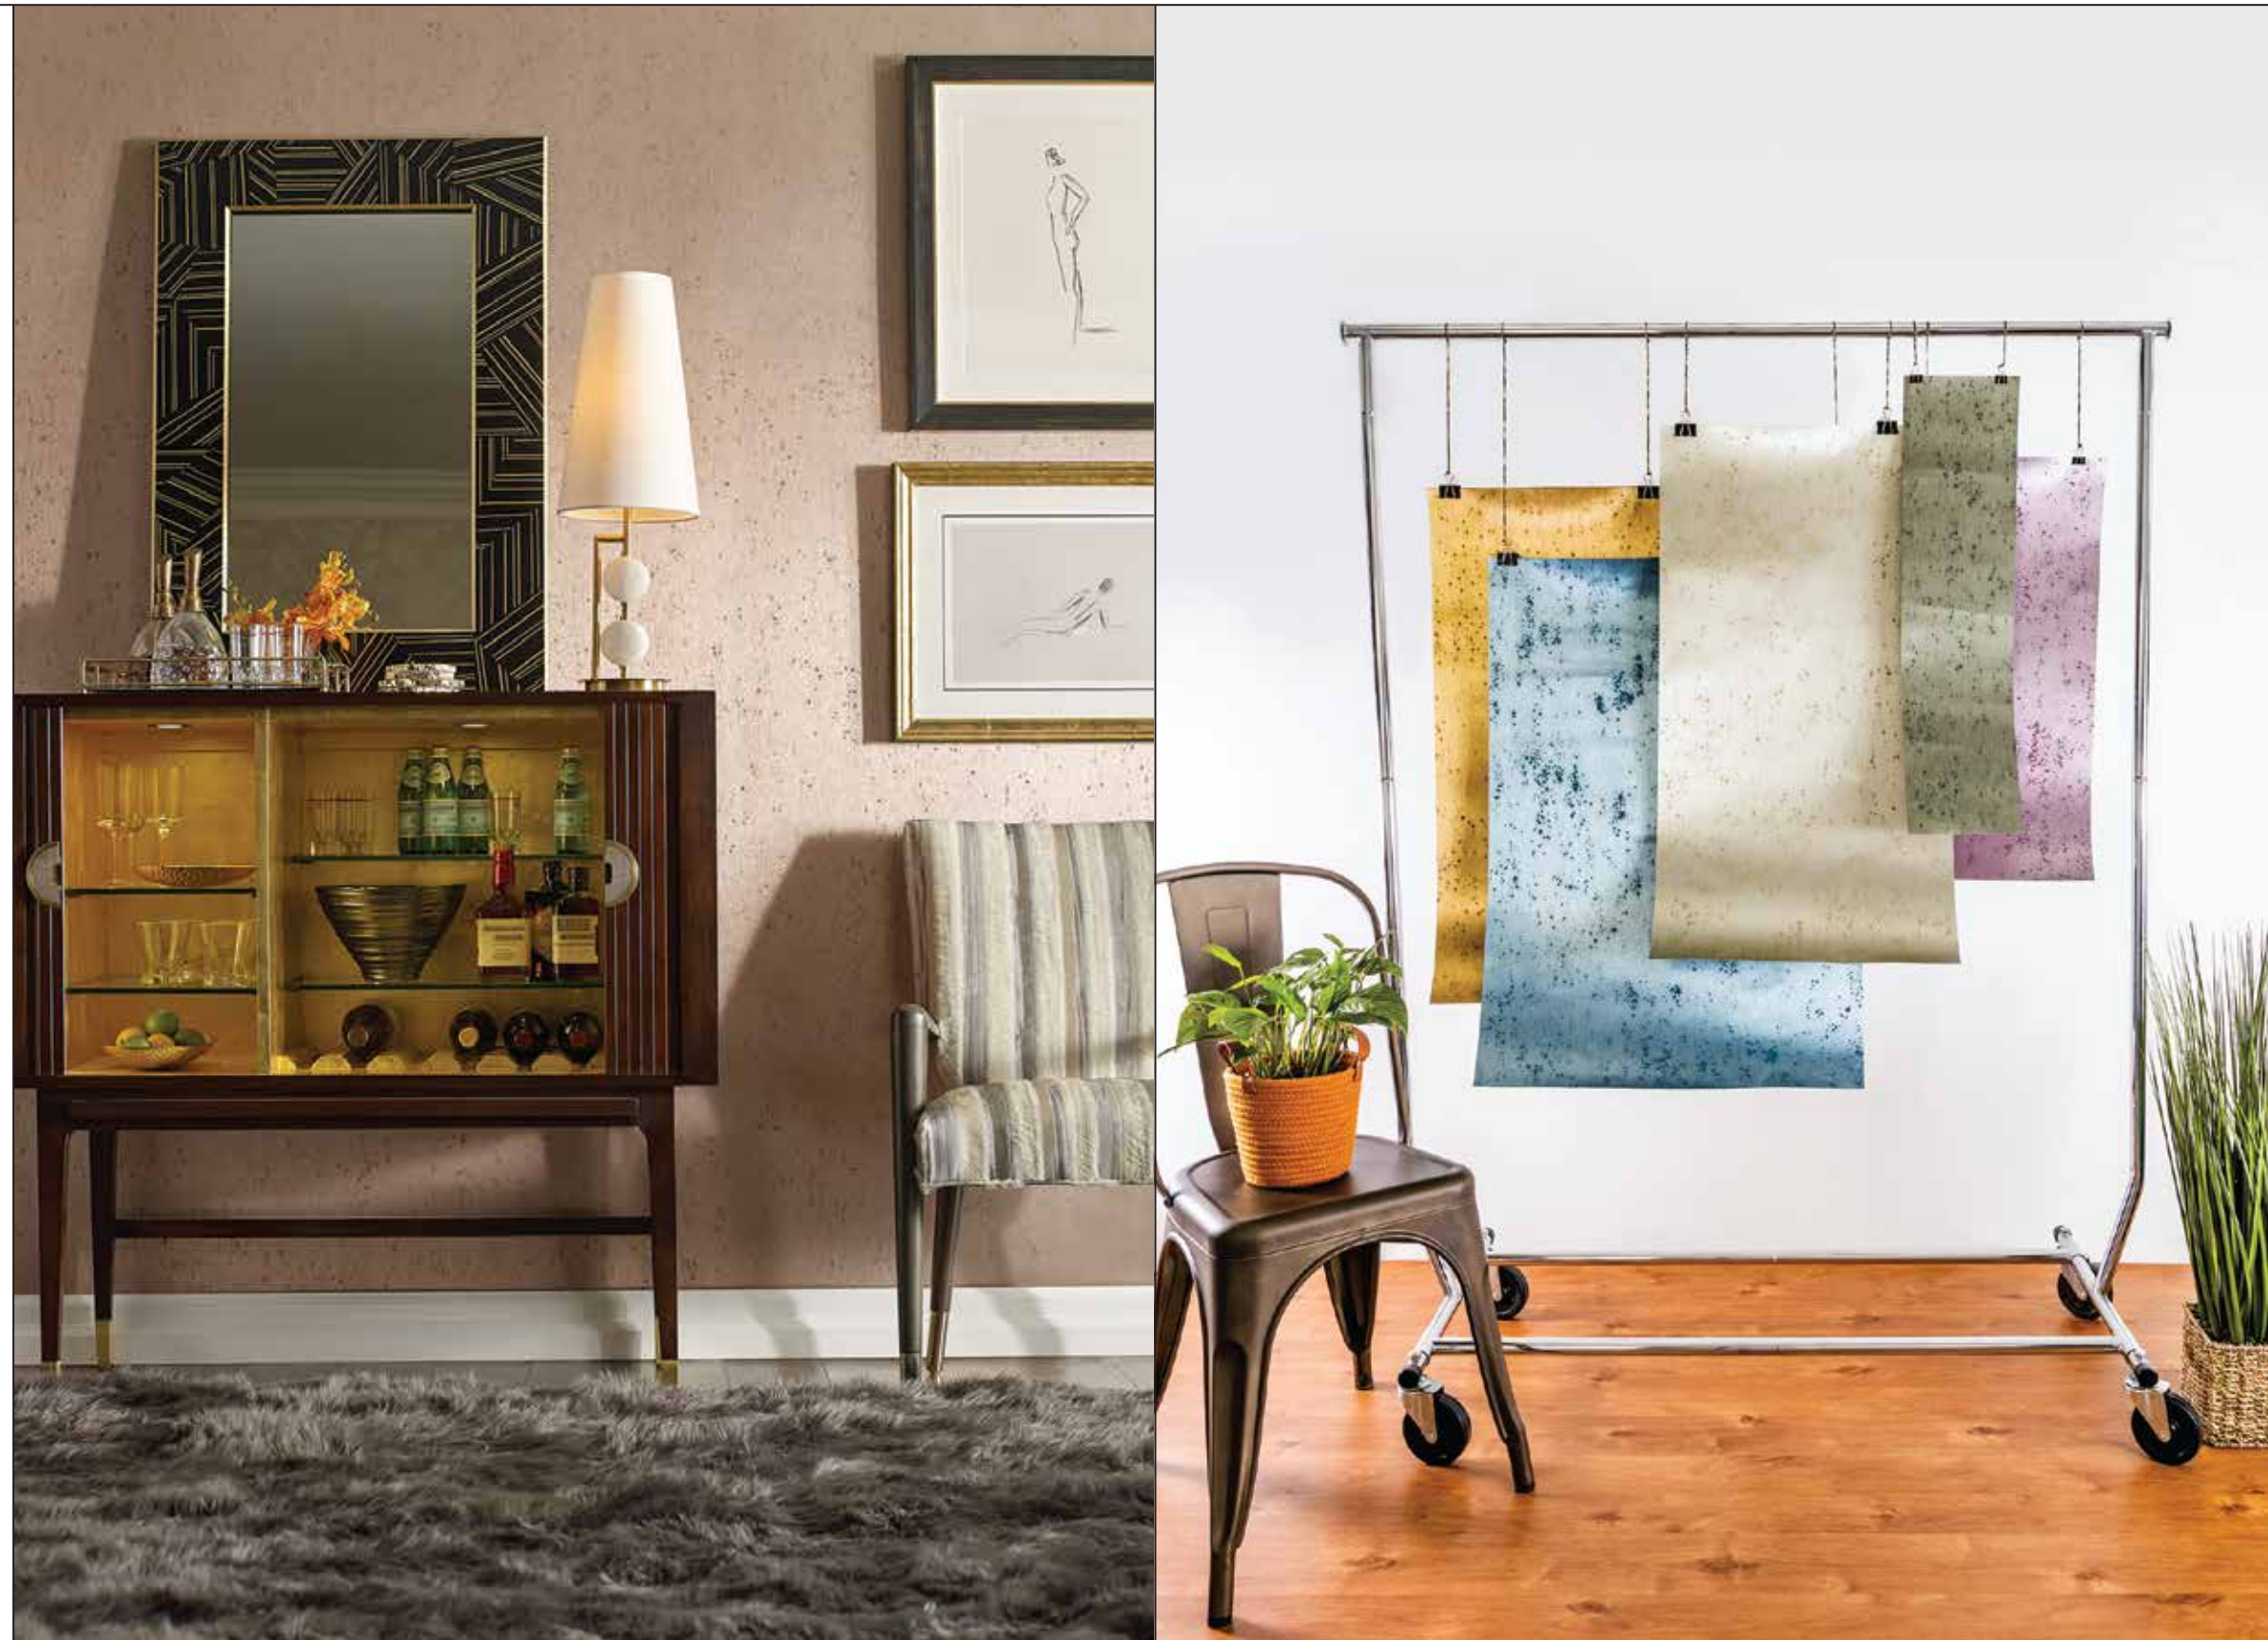

400 High Grove Blvd. Glendale Heights, Illinois 60139
800.486.6800 | info@winthy.com / winthy.com / kravet.com

Aurora WMT5001 Diamond

Metallic Treasures Collection

Winfield Thybony is one of the largest manufacturers of Metallic Textured wallpapers. Originally conceived in 1953 by a San Francisco artist, the company's signature metallic wallpaper incorporates a hand applied surface texture over shimmery grounds to subtly reflect light. The opulence set a new standard for elegant living and was widely sought after.

Decades later the offering continues to evolve with a remarkable harmony. A perfect blend of modern and traditional, Winfield Thybony melds machine etched metal paper with the artistry of crushed stone to create an atmospheric pattern named Aurora. The layering of metallic paper, iridescent inks, and natural stone creates a luxurious oxidation effect. An array of 21 colors draws its inspiration from the natural occurrence of the Aurora Borealis. Within this color palette you can find traditional or contemporary colorways that will compliment any residential or commercial space, bringing elegance to your interiors.